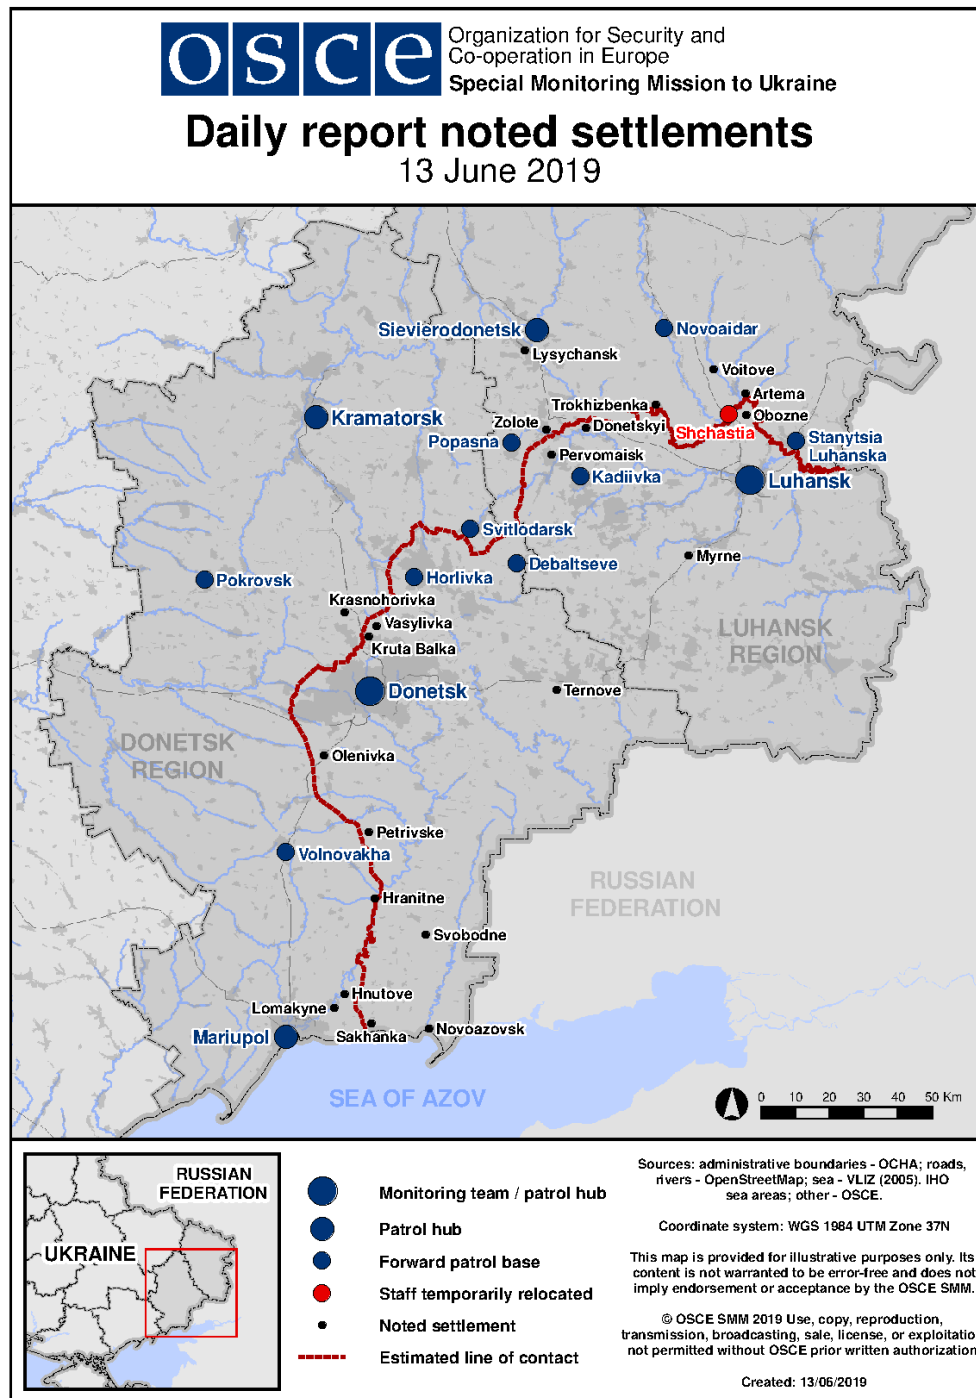

¹ The table only includes ceasefire violations directly observed by the SMM and it may include those also assessed to be live-fire exercises, controlled detonations, etc. Details provided – in terms of distance, direction, weapons-type, etc. – are based on assessments provided by monitors on the ground, and are not always necessarily precise. When information is not known (indicated with an “N/K”), the SMM was unable to ascertain such information due to distance, weather conditions and/or other considerations. Ceasefire violations recorded by more than one patrol and assessed to be the same are entered only once.

					disengagement area		
	3.5-5km N	Heard	13	Explosion	Undetermined (assessed as inside the Zolote disengagement area)	N/K	12-Jun, 14:00-14:20

Map of Donetsk and Luhansk regions²

² The SMM is deployed to ten locations throughout Ukraine – Kherson, Odessa, Lviv, Ivano-Frankivsk, Kharkiv, Donetsk, Dnipro, Chernivtsi, Luhansk and Kyiv – as per Permanent Council Decision 1117 of 21 March 2014. This map of eastern Ukraine is meant for illustrative purposes and indicates locations mentioned in the report, as well as those where the SMM has offices (monitoring teams, patrol hubs, and forward patrol bases) in Donetsk and Luhansk regions. (In red: forward patrol bases from which SMM staff has temporarily relocated based on recommendations of security experts from participating States as well as SMM security considerations).