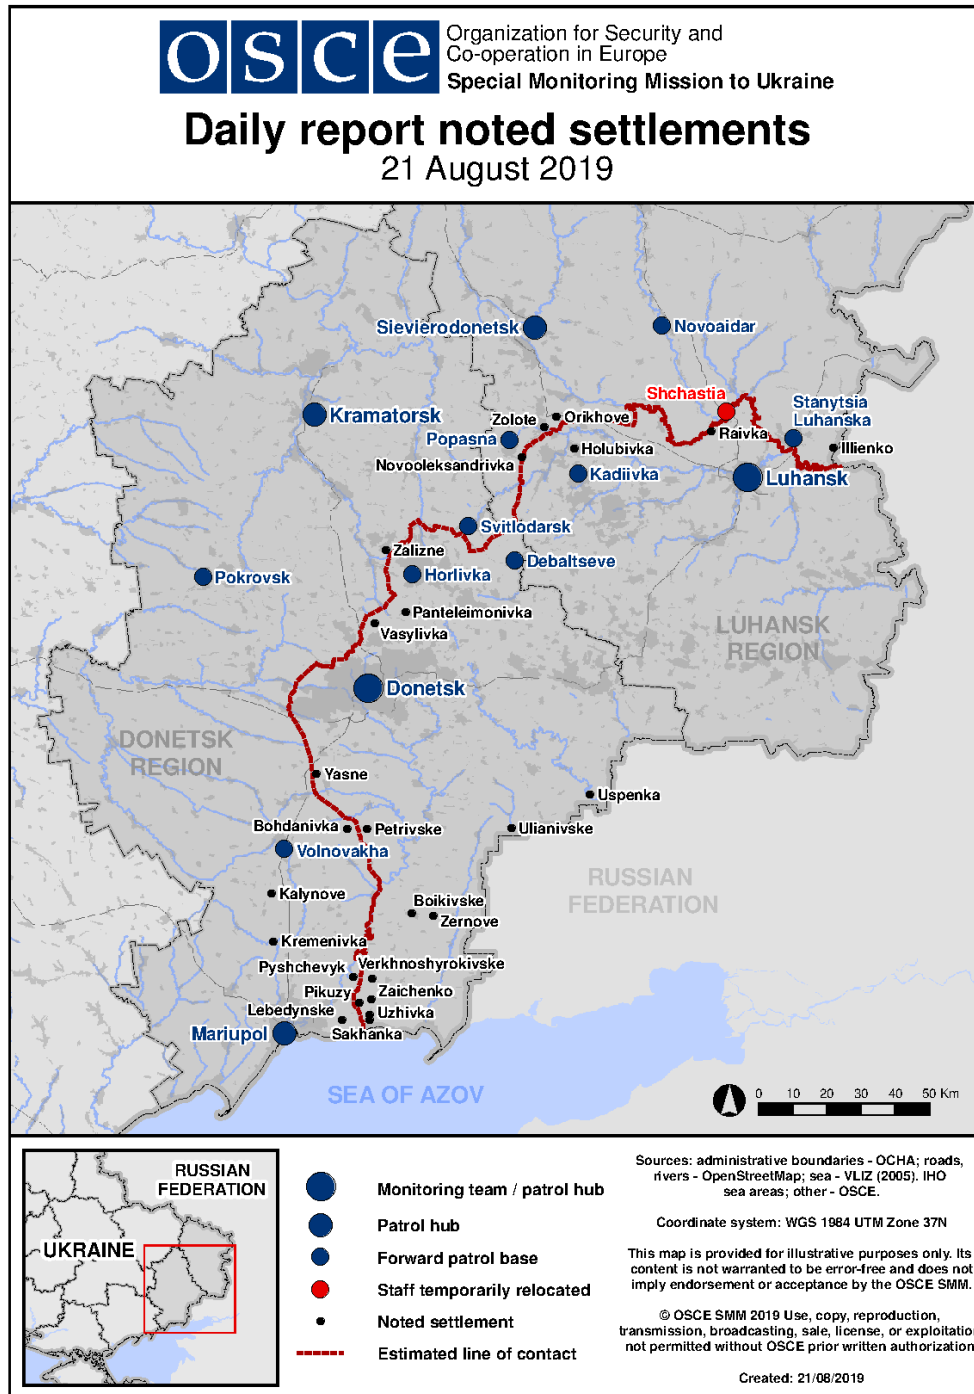

## Map of Donetsk and Luhansk regions<sup>2</sup>

<sup>2</sup> The SMM is deployed to ten locations throughout Ukraine – Kherson, Odessa, Lviv, Ivano-Frankivsk, Kharkiv, Donetsk, Dnipro, Chernivtsi, Luhansk and Kyiv – as per Permanent Council Decision 1117 of 21 March 2014. This map of eastern Ukraine is meant for illustrative purposes and indicates locations mentioned in the report, as well as those where the SMM has offices (monitoring teams, patrol hubs, and forward patrol bases) in Donetsk and Luhansk regions. (In red: forward patrol bases from which SMM staff has temporarily relocated based on recommendations of security experts from participating States as well as SMM security considerations).